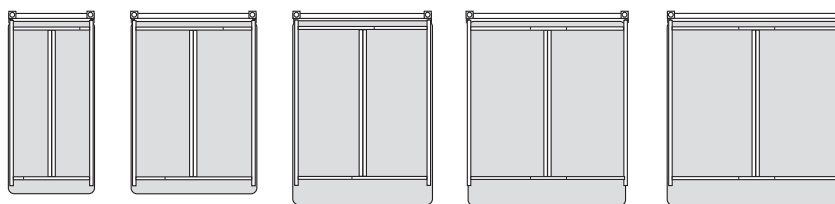

# The Monster - Huge Side Rails

- **The Monster features a double beam support in every size.**

The Monster bed frame features oversized **2 inch** hardened steel side rails, 71 inches long, and a 59 inch twin beam steel center support. All sections are double riveted for unparalleled strength.

**2" tall side rails!**

- **Complete support for your mattress.**

With seven points of contact and extended length side rails, the Monster bed frame supports the entire mattress set, giving excellent support.

- **One frame, once in a lifetime purchase**

The Monster 5 in 1 bed frame is the frame that fits for life, covering the complete spectrum of bedding sizes: Twin, Full, Queen, Cal King and King. All sizes include a twin beam vertical support with 3 glides, creating superior rigid upright bed support.