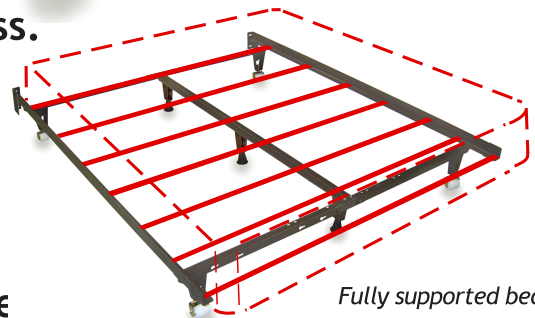

# The Monster - Huge Side Rails

- **The Monster features a double beam support in every size.**

The Monster bed frame features oversized **2 inch** hardened steel side rails, 71 inches long, and a 59 inch twin beam steel center support. All sections are double riveted for unparalleled strength.

**2" tall side rails!**

- **Complete support for your mattress.**

With seven points of contact and extended length side rails, the Monster bed frame supports the entire mattress set, giving excellent support.

- **One frame, once in a lifetime purchase**

The Monster 5 in 1 bed frame is the frame that fits for life, covering the complete spectrum of bedding sizes: Twin, Full, Queen, Cal King and King. All sizes include a twin beam vertical support with 3 glides, creating superior rigid upright bed support.