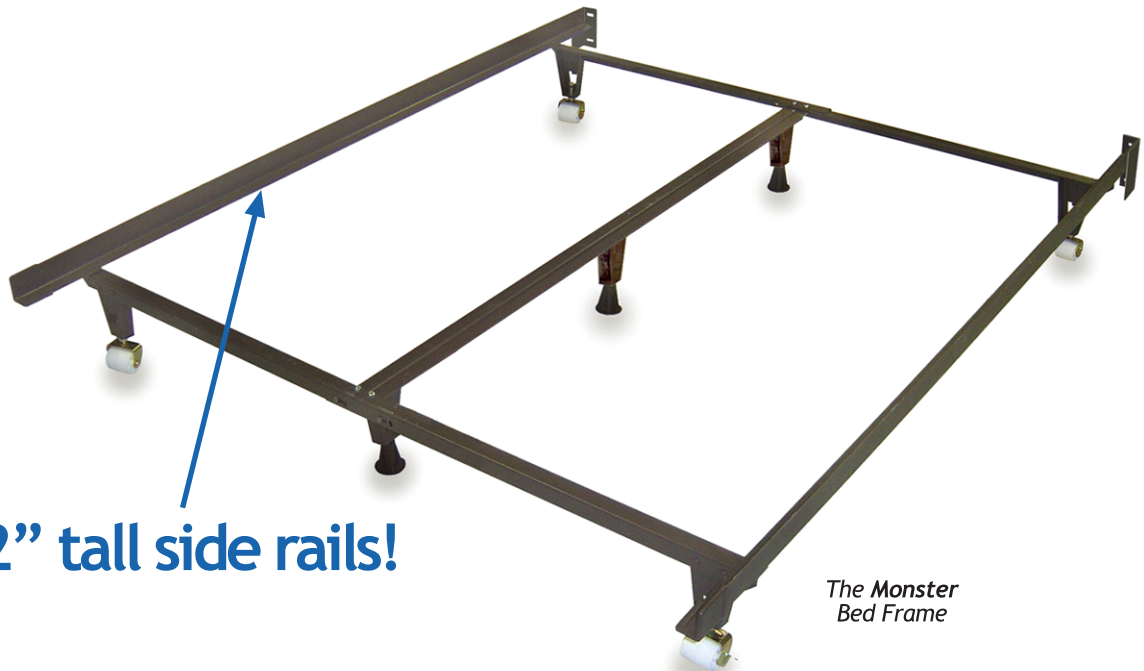

# The Monster - Huge Side Rails

- **The Monster features a double beam support in every size.**

The Monster bed frame features oversized **2 inch** hardened steel side rails, 71 inches long, and a 59 inch twin beam steel center support. All sections are double riveted for unparalleled strength.

**2" tall side rails!**

- **Complete support for your mattress.**

With seven points of contact and extended length side rails, the Monster bed frame supports the entire mattress set, giving excellent support.

- **One frame, once in a lifetime purchase**

The Monster 5 in 1 bed frame is the frame that fits for life, covering the complete spectrum of bedding sizes: Twin, Full, Queen, Cal King and King. All sizes include a twin beam vertical support with 3 glides, creating superior rigid upright bed support.